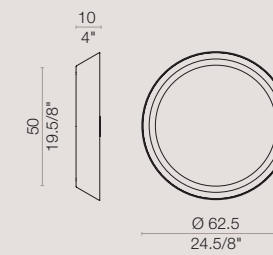

DROP MIRROR wall

design Brian Rasmussen

[En] > The DROP MIRROR version replaces the silkscreened glass plate with a mirror. The mirror has a sandblasted band which is illuminated from behind. The lamp also illuminates laterally through the prismatic PMMA structure.

[It] > La versione DROP MIRROR sostituisce la lastra in vetro serigrafato con uno specchio. Lo specchio ha un bordo sabbiato che lascia passare l'illuminazione retrostante. La lampada si illumina anche lateralmente attraverso la struttura in PMMA prismatica.

AP 45
APDROP45MIR

AP 60
APDROP60MIR

ON

[En] > Flat mirror glass front diffuser, with sandblasted decor
Prismatic thermoformed PMMA side diffuser.

[It] > Diffusore frontale in vetro specchio con decoro
sabbaiato. Diffusore laterale in PMMA
prismatico termoformato.

material

Mirror Glass and PMMA
Vetro specchio e PMMA

equipment *

AP 45
6 x E27 suitable for LED

AP 60
6 x E27 suitable for LED

symbols

[En] > For installation in bathrooms, respect the safety distances based on current legislation.

[It] > Per installazione nei bagni rispettare le distanze di sicurezza in base alla vigente normativa.

* 6 x E27 LED INCLUDED.