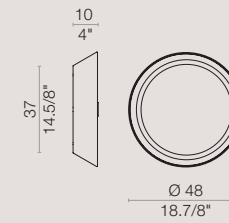

AP 60
APDROP60MIR