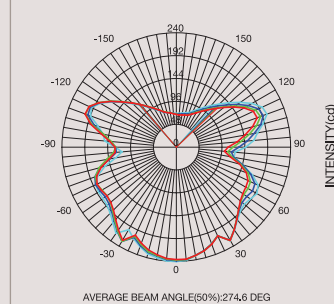

6 x E27 suitable for LED

symbols

photometric test DROP PL 60

* 6 x E27 LED INCLUDED.

DROP MIRROR wall

design Brian Rasmussen

[En] > The DROP MIRROR version replaces the silkscreened glass plate with a mirror. The mirror has a sandblasted band which is illuminated from behind. The lamp also illuminates laterally through the prismatic PMMA structure.